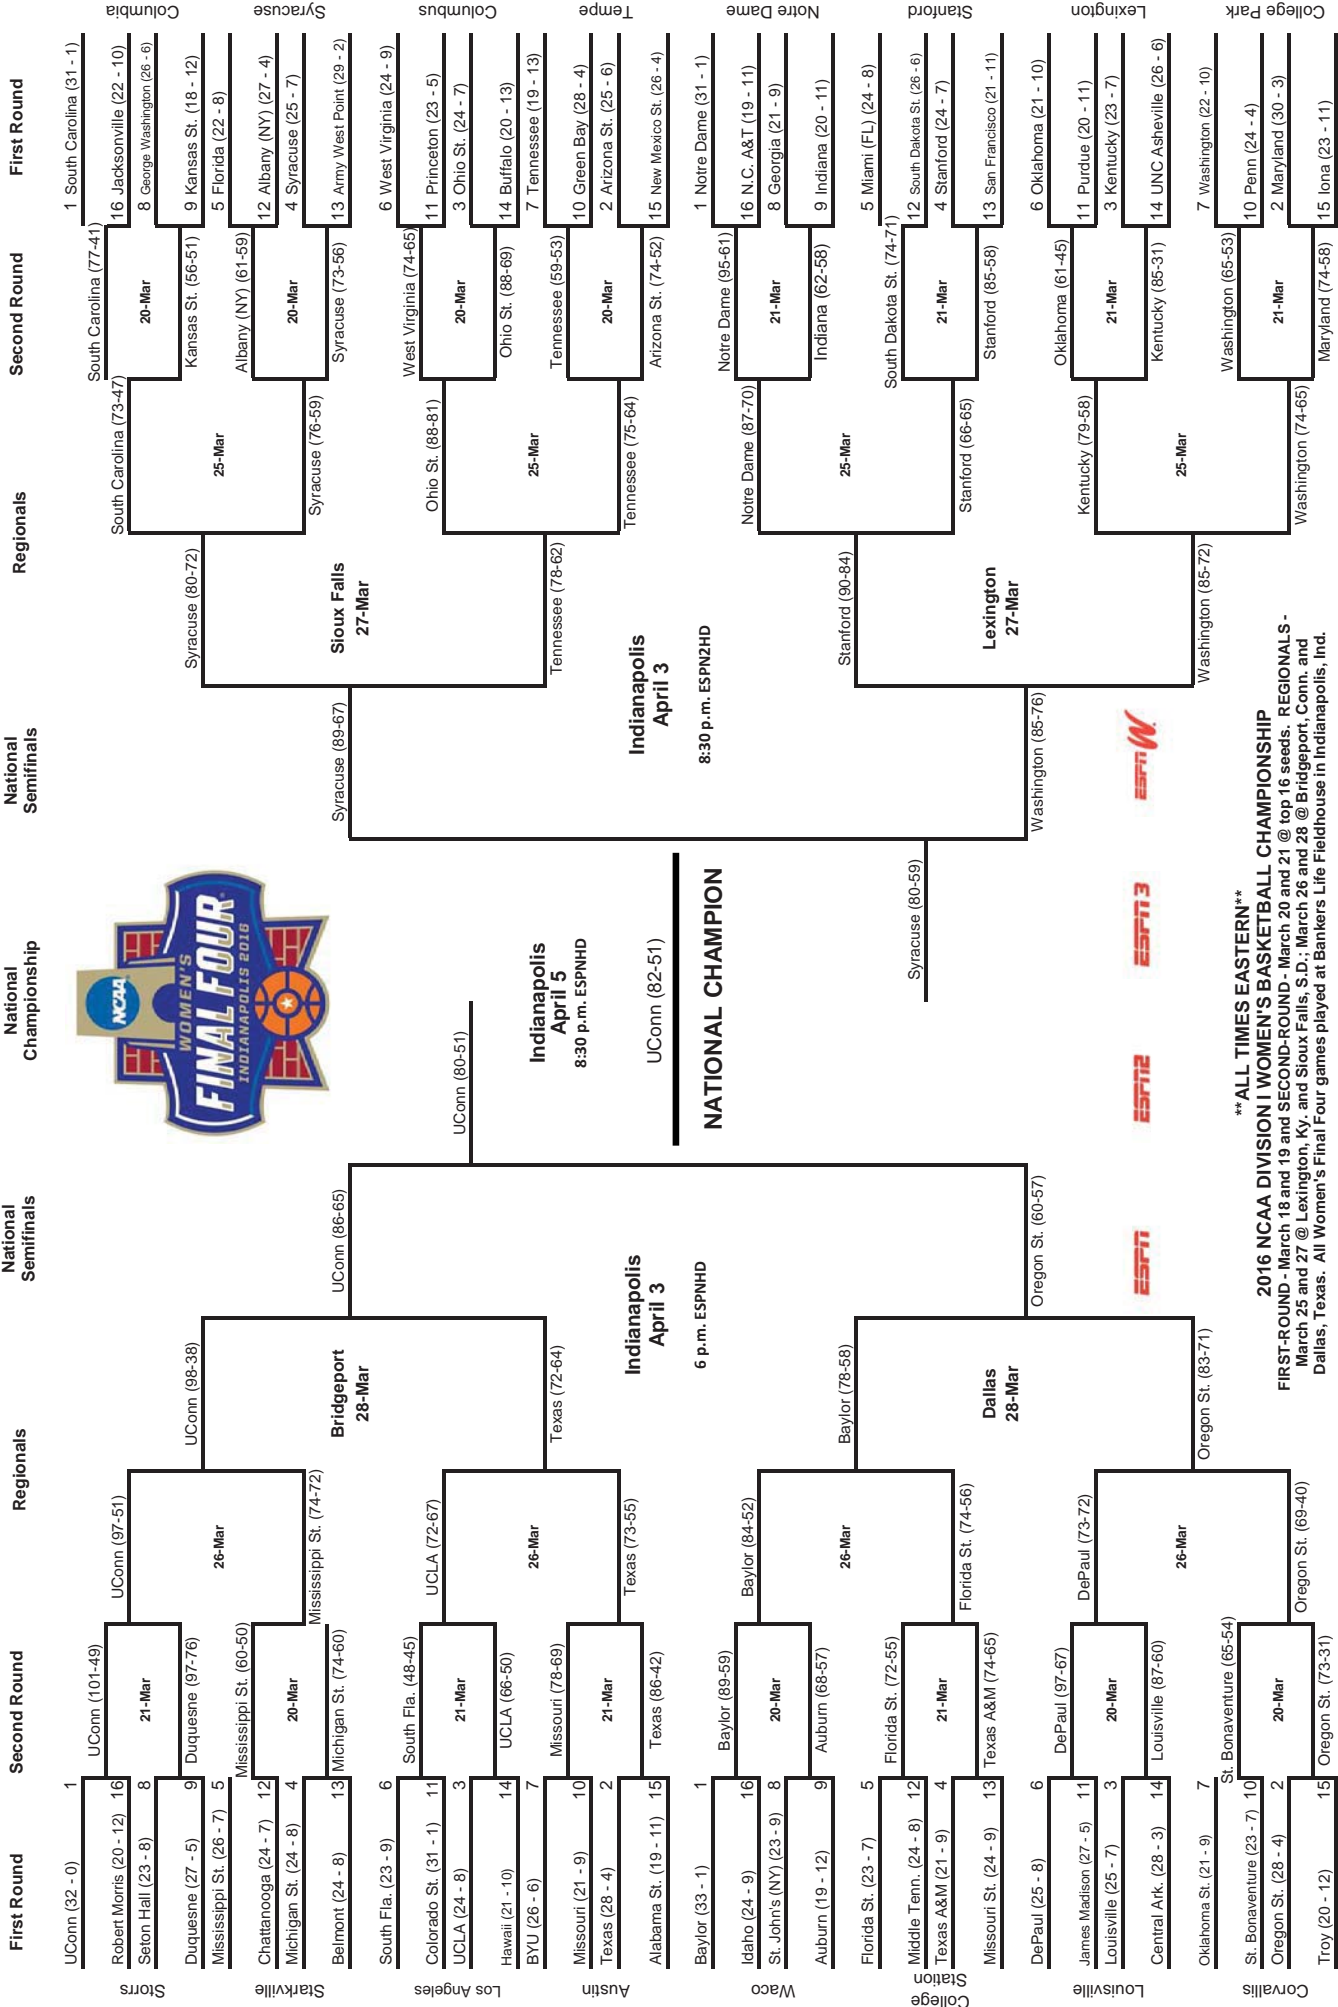

2016 NCAA Division I Women's BASKETBALL CHAMPIONSHIP

** ALL TIMES EASTERN **

2016 NCAA DIVISION I WOMEN'S BASKETBALL CHAMPIONSHIP

FIRST-ROUND - March 18 and 19 and SECOND-ROUND - March 20 and 21 @ top 16 seeds. REGIONALS - March 25 and 27 @ Lexington, Ky. and Sioux Falls, S.D.; March 26 and 28 @ Bridgeport, Conn. and Dallas, Texas. All Women's Final Four games played at Bankers Life Fieldhouse in Indianapolis, Ind.

© 2016 National Collegiate Athletic Association. No commercial use without the NCAA's written permission. The NCAA opposes all sports wagering. This bracket should not be used for sweepstakes, contests, office pools or other gambling activities. NCAA and Women's Final Four are trademarks of the National Collegiate Athletic Association.